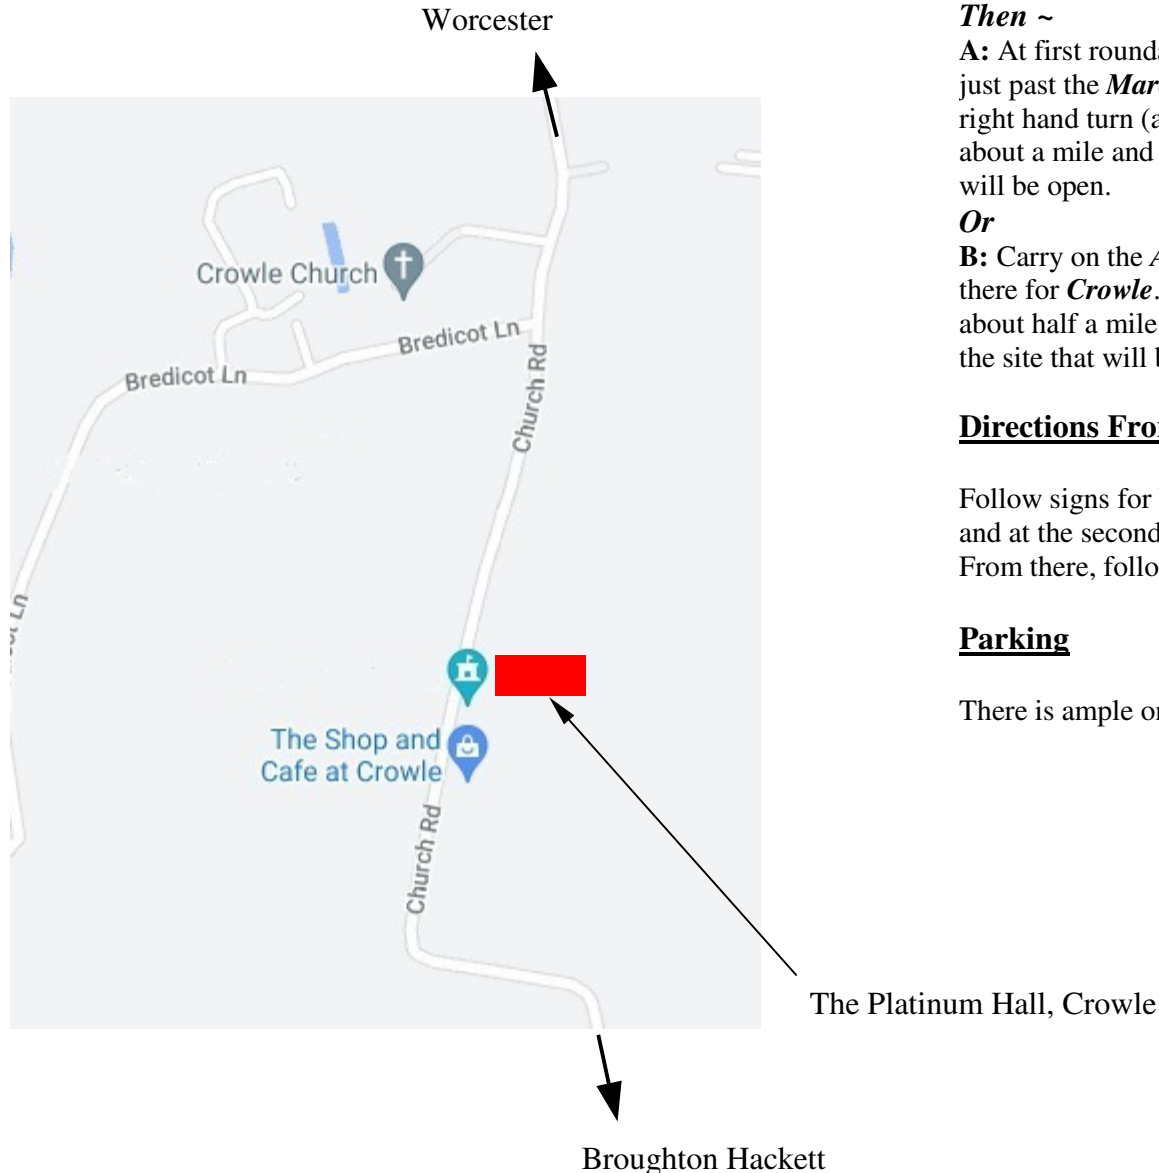

THE PLATINUM HALL (FLAG 'A')

Tuesday: 6:30 - 7:30pm ~ Beginners and intermediates (to 6th Kyu)
7:30 - 8:30pm ~ Seniors (5th Kyu and above)

Directions From Worcester City Centre

Follow signs for **M5 South** and this will take you out of the City along the **A44 London Road**. Carry on until you reach the first roundabout (past the BP petrol station). Turn left onto **A4440** sign posted for **Hospital / A&E**.

Then ~

A: At first roundabout, turn right and carry on to next roundabout. Go straight on and just past the **March Hare** pub in **Broughton Hackett** turn left for Crowle. Take next right hand turn (after the layby) and that will be **Church Road**. Follow that road for about a mile and the **Platinum Hall** is on the right with a gated entrance to the site that will be open.

Or

B: Carry on the **A4440** to the second roundabout and turn right and follow signs from there for **Crowle**. You will enter **Church Road** from the north end. Follow the road for about half a mile and the **Platinum Hall** will be on the left, with a gated entrance to the site that will be open.

Directions From M5 Worcester South (Junction 7)

Follow signs for Worcester City Centre travelling along the **A44 Whittington Road**

At the odd shaped roundabout turn right (just past the BP petrol station on your right) cutting across London Road and into **Spetchley Road**.