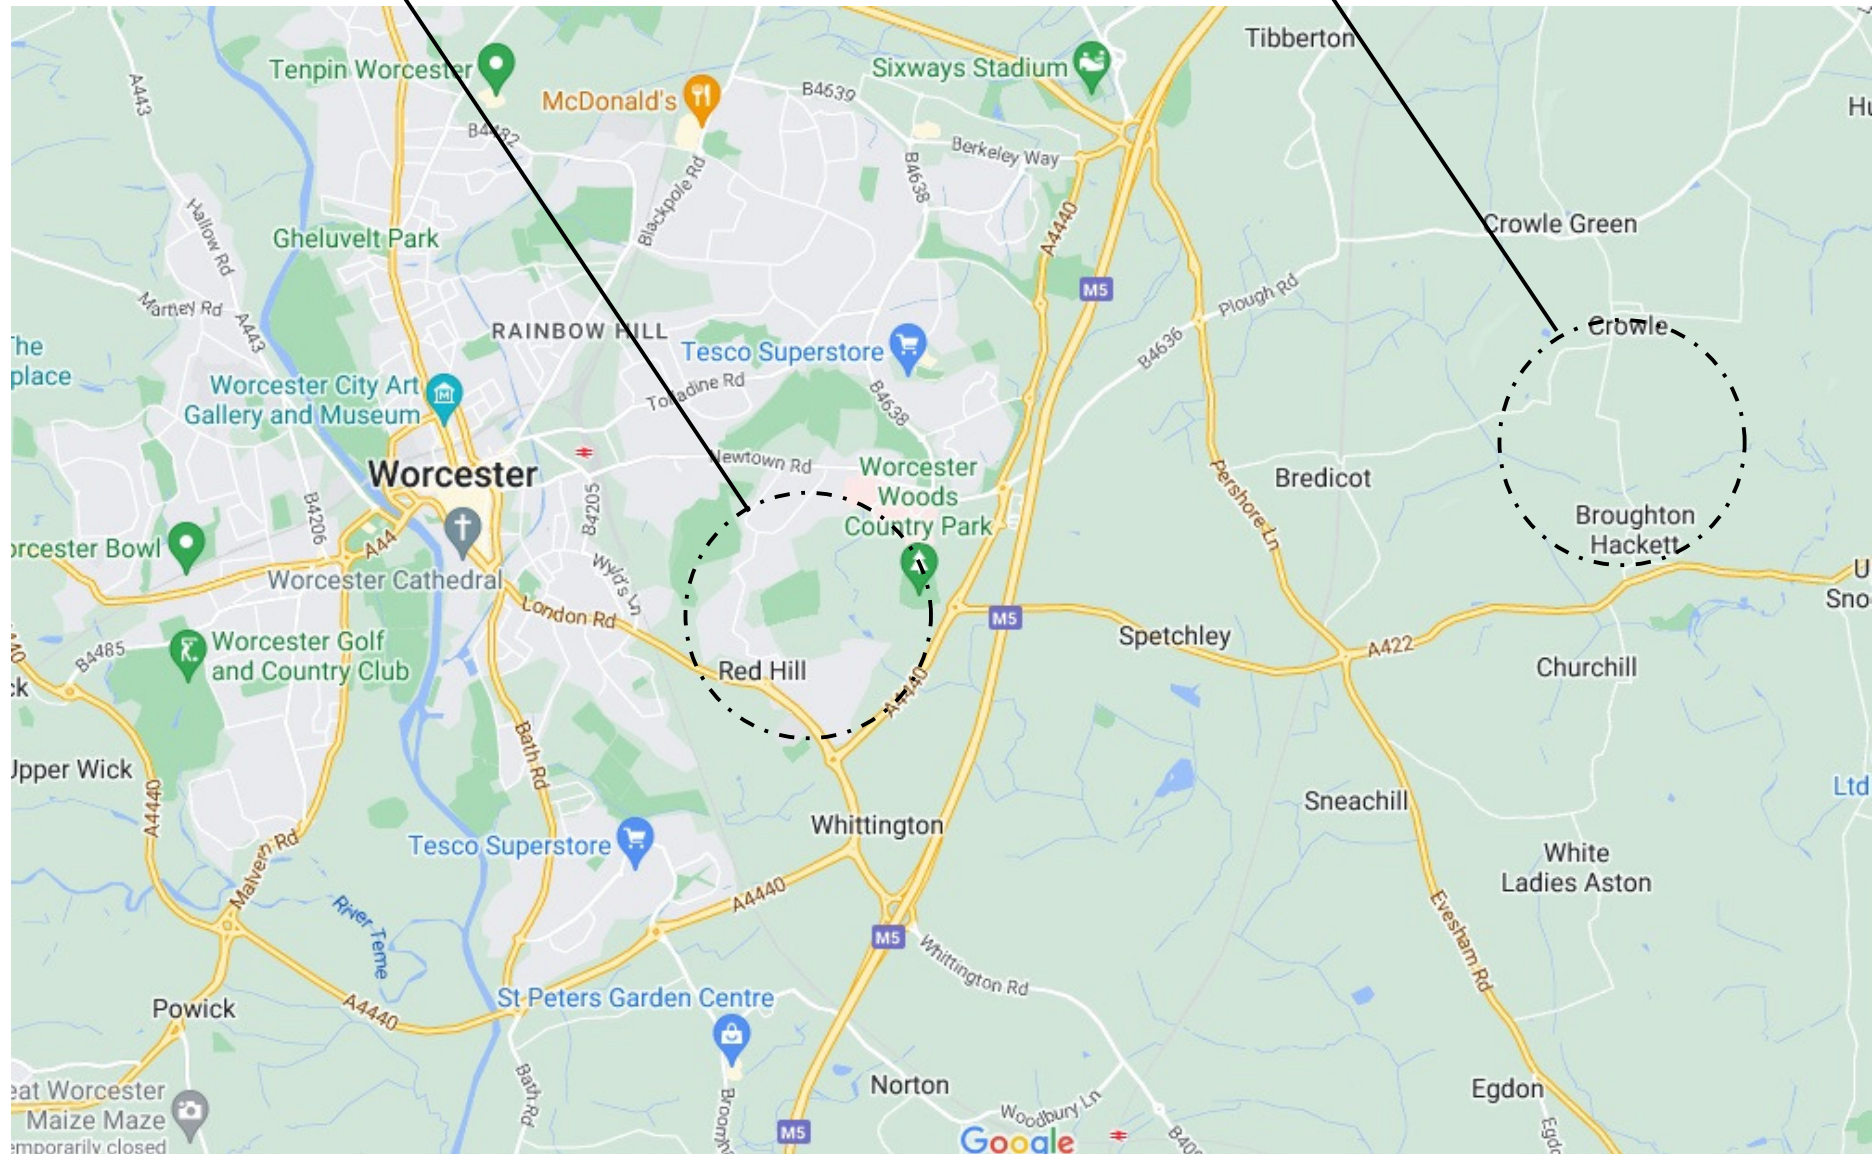

THE PLATINUM HALL (FLAG 'A')

Tuesday: 6:30 - 7:30pm ~ Beginners and intermediates (to 6th Kyu)
7:30 - 8:30pm ~ Seniors (5th Kyu and above)

Directions From Worcester City Centre

Follow signs for **M5 South** and this will take you out of the City along the **A44 London Road**. Carry on until you reach the first roundabout (past the BP petrol station). Turn left onto **A4440** sign posted for **Hospital / A&E**.

Directions From M5 Worcester South (Junction 7)

Follow signs for Worcester City Centre travelling along the **A44 Whittington Road** and at the second roundabout turn right onto **A4440** sign posted **Hospital / A&E**. From there, follow the directions **A** or **B** above.

Directions From Worcester City Centre

Follow signs for **M5 South** and this will take you out of the City along the **A44 London Road**.

At the top of **London Road** hill turn left into **Spetchley Road** (at the odd shaped roundabout / junction).

Directions From M5 Worcester South (Junction 7)

Follow signs for Worcester City Centre travelling along the **A44 Whittington Road**

At the odd shaped roundabout turn right (just past the BP petrol station on your right) cutting across London Road and into **Spetchley Road**.