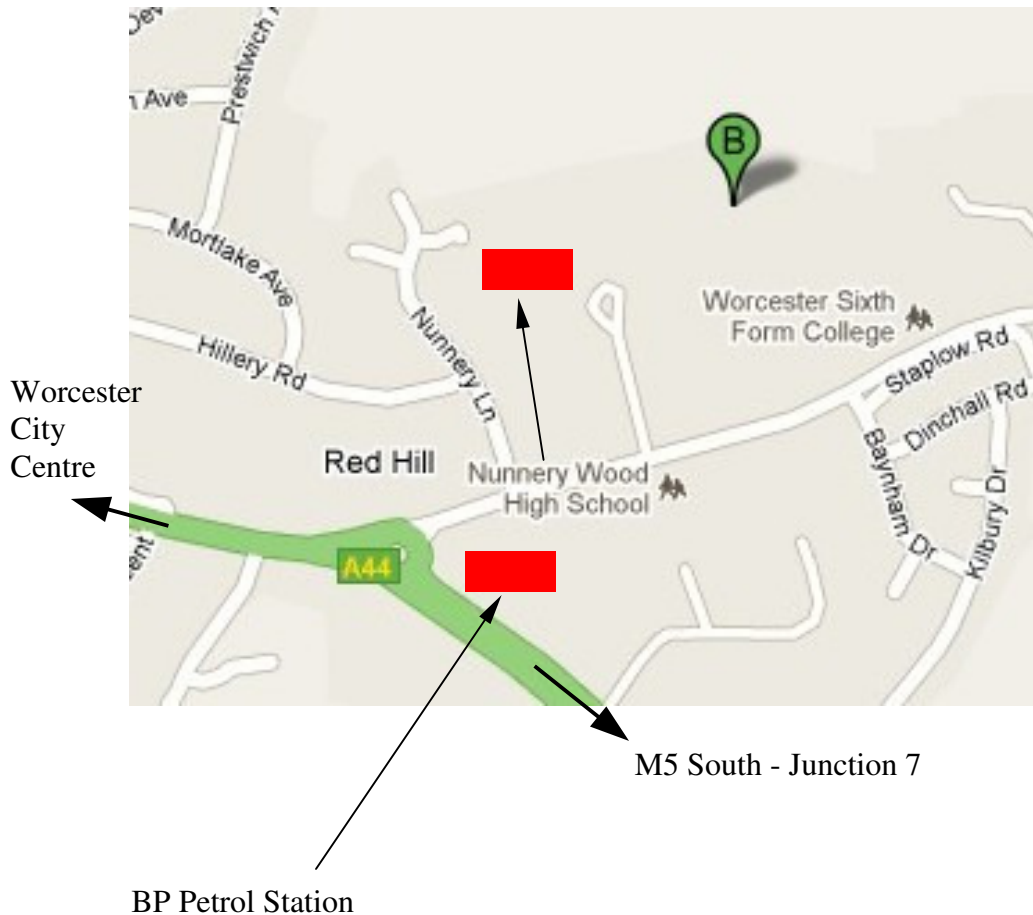

Directions From M5 Worcester South (Junction 7)

Follow signs for Worcester City Centre travelling along the **A44 Whittington Road** and at the second roundabout turn right onto **A4440** sign posted **Hospital / A&E**. From there, follow the directions **A** or **B** above.

Directions From Worcester City Centre

Follow signs for **M5 South** and this will take you out of the City along the **A44 London Road**.

At the top of **London Road** hill turn left into **Spetchley Road** (at the odd shaped roundabout / junction).

Directions From M5 Worcester South (Junction 7)

Follow signs for Worcester City Centre travelling along the **A44 Whittington Road**

At the odd shaped roundabout turn right (just past the BP petrol station on your right) cutting across London Road and into **Spetchley Road**.